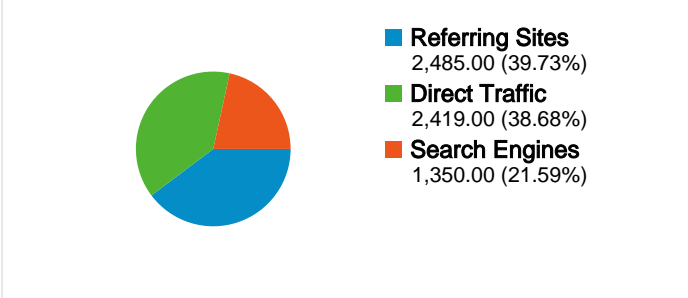

Traffic Sources Overview **Content Overview**

Pages	Page Views	% Page Views
/	7,944	20.73%
/index.php?option=com_conte	3,911	10.20%
/index.php?option=com_conte	3,351	8.74%
/index.php	2,264	5.91%
/index.php?option=com_conte	1,525	3.98%