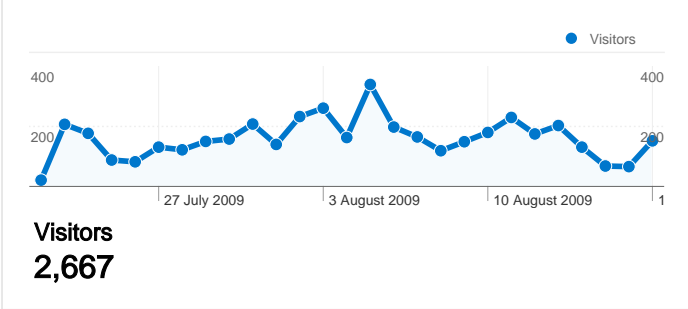

Site Usage

6,254 Visits

37.90% Bounce Rate

38,327 Page Views

00:07:01 Avg. Time on Site

6.13 Pages/Visit

38.68% % New Visits

Visitors Overview **Map Overlay world**

2,667 people visited this site

6,254 Visits

2,667 Absolute Unique Visitors

38,327 Page Views

6.13 Average Page Views

00:07:01 Time on Site

37.90% Bounce Rate

38.68% New Visits

6,254 visits came from 59 countries/territories

Site Usage

Country/Territory	Visits	Pages/Visit	Avg. Time on Site	% New Visits	Bounce Rate
Belgium	1,968	6.99	00:07:46	28.00%	34.40%
Romania	691	6.93	00:06:13	34.30%	35.02%
Poland	484	5.44	00:04:53	44.63%	45.25%
Spain	445	5.17	00:04:40	42.92%	40.00%
Ukraine	421	8.58	00:17:22	31.12%	31.59%
Italy	268	7.25	00:05:48	48.13%	34.70%
France	240	5.87	00:04:11	45.00%	29.58%
Russia	202	4.43	00:19:58	19.80%	39.11%
Portugal	189	9.28	00:06:51	40.74%	29.10%
Estonia	121	4.84	00:04:14	39.67%	36.36%

1 - 10 of 59

Pages on this site were viewed a total of 38,327 times

 38,327 Page Views

 23,289 Unique Views

 37.90% Bounce Rate

Top Content

Pages	Page Views	% Page Views
/	7,944	20.73%
/index.php?option=com_content&view=article&id=15&Itemid=7	3,911	10.20%
/index.php?option=com_content&view=article&id=13&Itemid=4	3,351	8.74%
/index.php	2,264	5.91%
/index.php?option=com_content&view=article&id=26&Itemid=15	1,525	3.98%