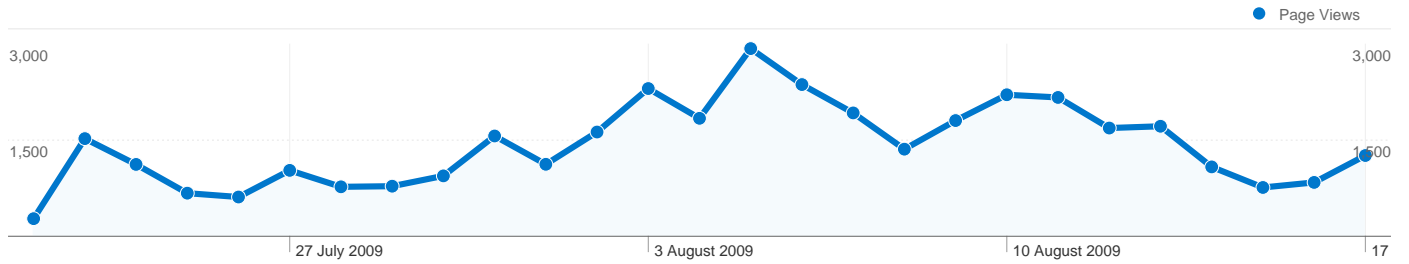

Pages on this site were viewed a total of 38,327 times

38,327 Page Views

23,289 Unique Views

37.90% Bounce Rate

Top Content

Pages	Page Views	% Page Views
/	7,944	20.73%
/index.php?option=com_content&view=article&id=15&Itemid=7	3,911	10.20%
/index.php?option=com_content&view=article&id=13&Itemid=4	3,351	8.74%
/index.php	2,264	5.91%
/index.php?option=com_content&view=article&id=26&Itemid=15	1,525	3.98%