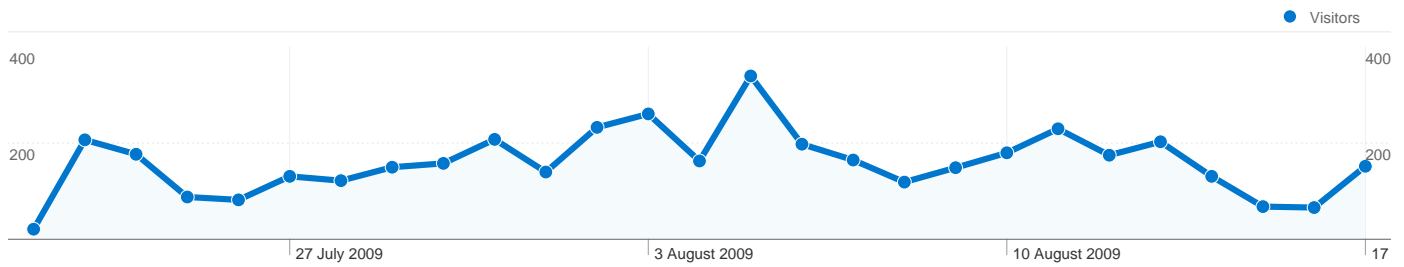

Site Usage

6,254 Visits

37.90% Bounce Rate

38,327 Page Views

00:07:01 Avg. Time on Site

6.13 Pages/Visit

38.68% % New Visits

Visitors Overview **Map Overlay world**

Traffic Sources Overview **Content Overview**

Pages	Page Views	% Page Views
/	7,944	20.73%
/index.php?option=com_conte	3,911	10.20%
/index.php?option=com_conte	3,351	8.74%
/index.php	2,264	5.91%
/index.php?option=com_conte	1,525	3.98%

2,667 people visited this site

6,254 Visits

2,667 Absolute Unique Visitors

38,327 Page Views

6.13 Average Page Views

00:07:01 Time on Site

37.90% Bounce Rate

38.68% New Visits

6,254 visits came from 59 countries/territories

Site Usage

Country/Territory	Visits	Pages/Visit	Avg. Time on Site	% New Visits	Bounce Rate
Belgium	1,968	6.99	00:07:46	28.00%	34.40%
Romania	691	6.93	00:06:13	34.30%	35.02%
Poland	484	5.44	00:04:53	44.63%	45.25%
Spain	445	5.17	00:04:40	42.92%	40.00%
Ukraine	421	8.58	00:17:22	31.12%	31.59%
Italy	268	7.25	00:05:48	48.13%	34.70%
France	240	5.87	00:04:11	45.00%	29.58%
Russia	202	4.43	00:19:58	19.80%	39.11%
Portugal	189	9.28	00:06:51	40.74%	29.10%
Estonia	121	4.84	00:04:14	39.67%	36.36%