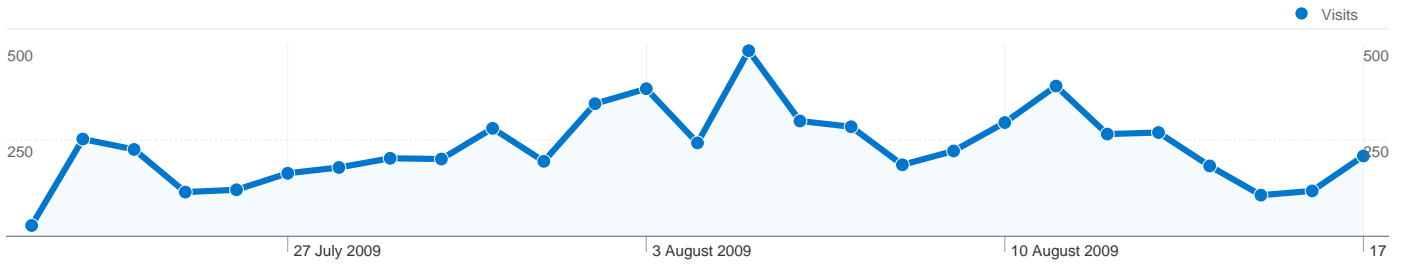

Site Usage

6,254 Visits

37.90% Bounce Rate

38,327 Page Views

00:07:01 Avg. Time on Site

6.13 Pages/Visit

38.68% % New Visits

Visitors Overview **Map Overlay world**

2,667 people visited this site

6,254 Visits

2,667 Absolute Unique Visitors

38,327 Page Views

6.13 Average Page Views

00:07:01 Time on Site

37.90% Bounce Rate

38.68% New Visits

All traffic sources sent a total of 6,254 visits

-  **38.68%** Direct Traffic
-  **39.73%** Referring Sites
-  **21.59%** Search Engines

- **Referring Sites**
2,485.00 (39.73%)
- **Direct Traffic**
2,419.00 (38.68%)
- **Search Engines**
1,350.00 (21.59%)

6,254 visits came from 59 countries/territories

Site Usage

Country/Territory	Visits	Pages/Visit	Avg. Time on Site	% New Visits	Bounce Rate
Belgium	1,968	6.99	00:07:46	28.00%	34.40%
Romania	691	6.93	00:06:13	34.30%	35.02%
Poland	484	5.44	00:04:53	44.63%	45.25%
Spain	445	5.17	00:04:40	42.92%	40.00%
Ukraine	421	8.58	00:17:22	31.12%	31.59%
Italy	268	7.25	00:05:48	48.13%	34.70%
France	240	5.87	00:04:11	45.00%	29.58%
Russia	202	4.43	00:19:58	19.80%	39.11%
Portugal	189	9.28	00:06:51	40.74%	29.10%
Estonia	121	4.84	00:04:14	39.67%	36.36%