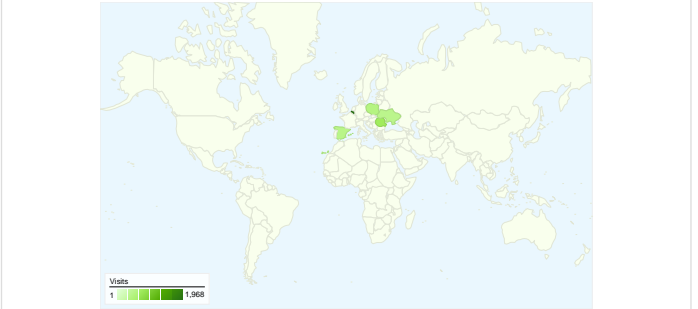

Site Usage

6,254 Visits

37.90% Bounce Rate

38,327 Page Views

00:07:01 Avg. Time on Site

6.13 Pages/Visit

38.68% % New Visits

Visitors Overview **Map Overlay world**

2,667 people visited this site

6,254 Visits

2,667 Absolute Unique Visitors

38,327 Page Views

6.13 Average Page Views

00:07:01 Time on Site

37.90% Bounce Rate

38.68% New Visits

All traffic sources sent a total of 6,254 visits

-  **38.68%** Direct Traffic
-  **39.73%** Referring Sites
-  **21.59%** Search Engines

- **Referring Sites**
2,485.00 (39.73%)
- **Direct Traffic**
2,419.00 (38.68%)
- **Search Engines**
1,350.00 (21.59%)

6,254 visits came from 59 countries/territories

Site Usage

Country/Territory	Visits	Pages/Visit	Avg. Time on Site	% New Visits	Bounce Rate
Belgium	1,968	6.99	00:07:46	28.00%	34.40%
Romania	691	6.93	00:06:13	34.30%	35.02%
Poland	484	5.44	00:04:53	44.63%	45.25%
Spain	445	5.17	00:04:40	42.92%	40.00%
Ukraine	421	8.58	00:17:22	31.12%	31.59%
Italy	268	7.25	00:05:48	48.13%	34.70%
France	240	5.87	00:04:11	45.00%	29.58%
Russia	202	4.43	00:19:58	19.80%	39.11%
Portugal	189	9.28	00:06:51	40.74%	29.10%
Estonia	121	4.84	00:04:14	39.67%	36.36%