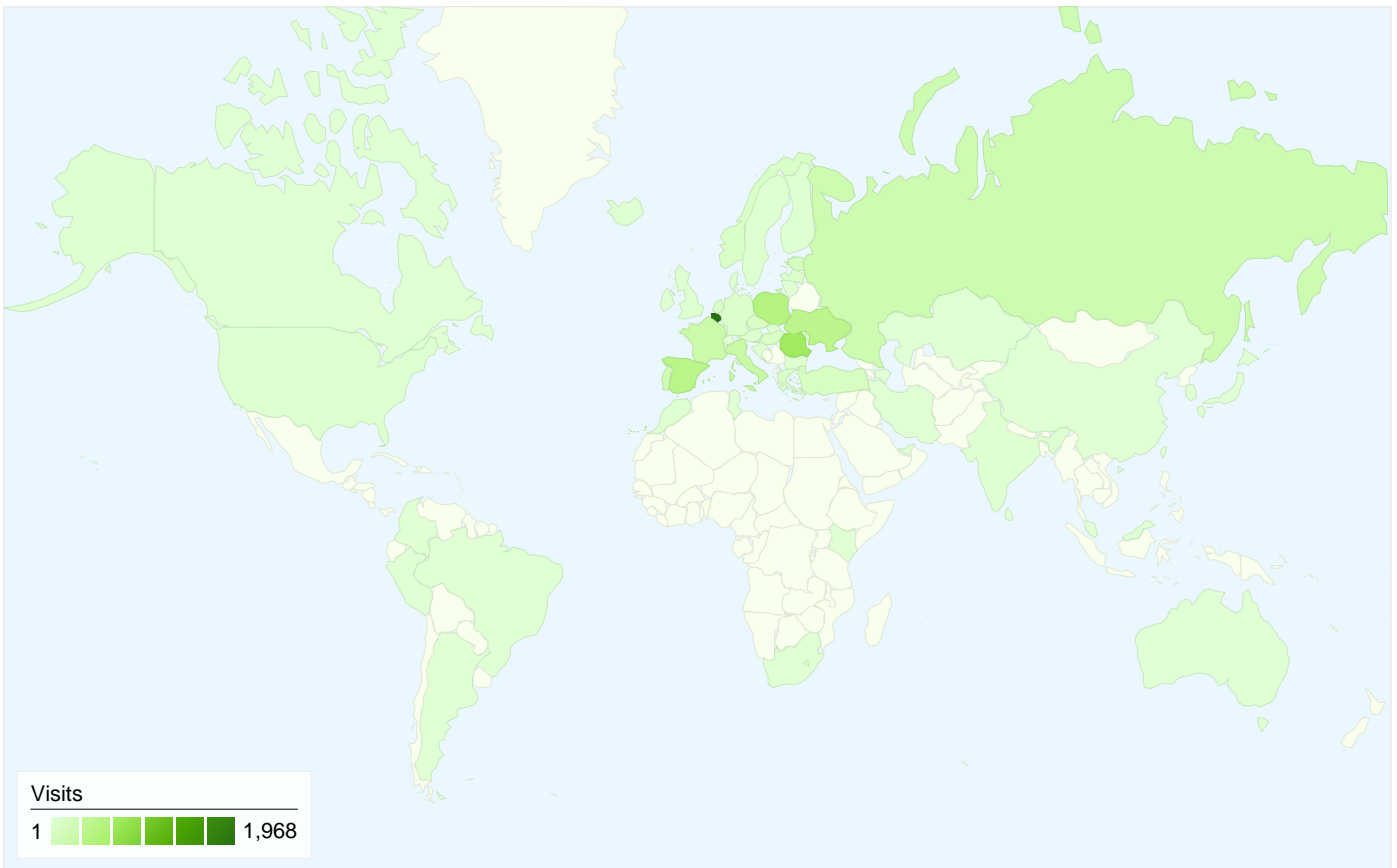

2,667 people visited this site

6,254 Visits

2,667 Absolute Unique Visitors

38,327 Page Views

6.13 Average Page Views

00:07:01 Time on Site

37.90% Bounce Rate

38.68% New Visits

All traffic sources sent a total of 6,254 visits

-  **38.68%** Direct Traffic
-  **39.73%** Referring Sites
-  **21.59%** Search Engines

- **Referring Sites**
2,485.00 (39.73%)
- **Direct Traffic**
2,419.00 (38.68%)
- **Search Engines**
1,350.00 (21.59%)

Top Traffic Sources

Sources	Visits	% visits	Keywords	Visits	% visits
(direct) ((none))	2,419	38.68%	ebec	736	54.52%
google (organic)	1,263	20.20%	ebec 2009	226	16.74%
facebook.com (referral)	571	9.13%	ebec2009	117	8.67%
mail.google.com (referral)	382	6.11%	ebec best	30	2.22%
best.eu.org (referral)	176	2.81%	www.ebec2009.eu	23	1.70%

6,254 visits came from 59 countries/territories

Site Usage

Country/Territory	Visits	Pages/Visit	Avg. Time on Site	% New Visits	Bounce Rate
Belgium	1,968	6.99	00:07:46	28.00%	34.40%
Romania	691	6.93	00:06:13	34.30%	35.02%
Poland	484	5.44	00:04:53	44.63%	45.25%
Spain	445	5.17	00:04:40	42.92%	40.00%
Ukraine	421	8.58	00:17:22	31.12%	31.59%
Italy	268	7.25	00:05:48	48.13%	34.70%
France	240	5.87	00:04:11	45.00%	29.58%
Russia	202	4.43	00:19:58	19.80%	39.11%
Portugal	189	9.28	00:06:51	40.74%	29.10%
Estonia	121	4.84	00:04:14	39.67%	36.36%